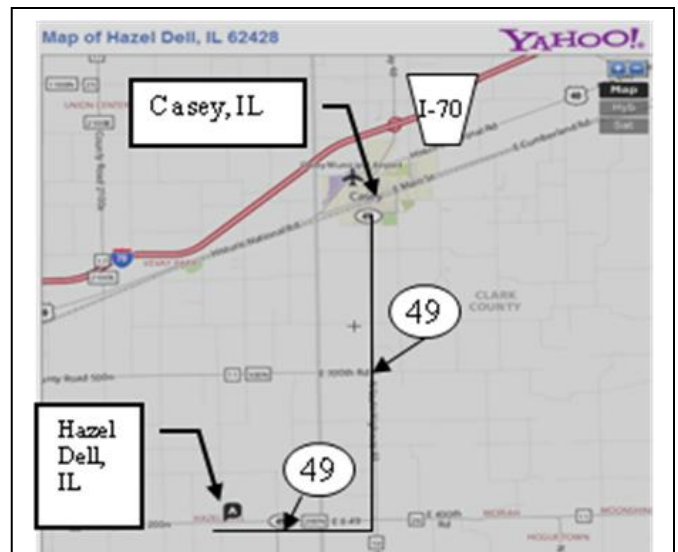

Potluck Dinner 5:00 P.M. Gathering 6:00 P.M.

All Elohim Great Banquet events are held on "Illinois" time.

Child Care Will Be Provided

April 16th Gathering

Hazel Dell

Church of God

124 W Main St

Hazel Dell, IL